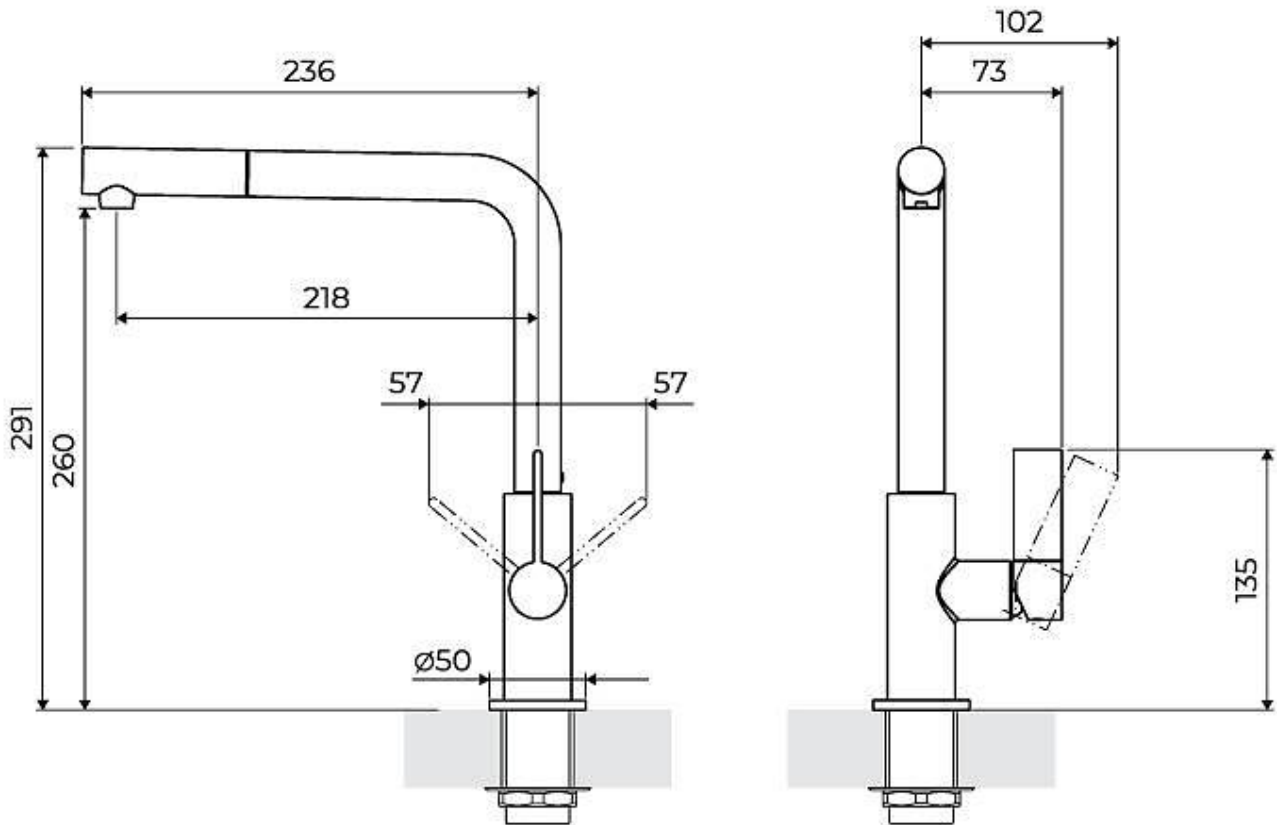

TECHNICAL DATA